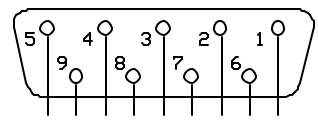

Looking at the connector on the controller

**Key**

- Keypad flex cable connector pin 9
- [6] Blue Controller pin 6, Blue wire

<b>Colecovision</b>	
<b>Controller Rev G</b>	
Rev 1.0 4/17/05	Page 1 of 1